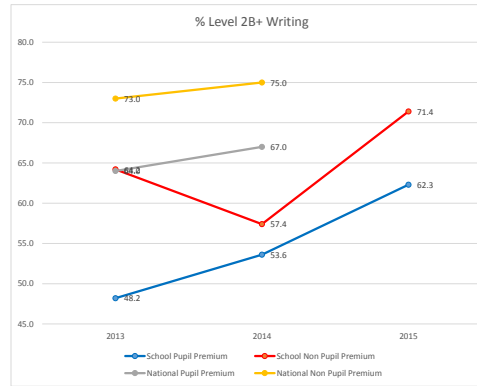

KS2

% Level 4+ Reading

	2013	2014	2015
School Pupil Premium	68.3	76.9	87.5
School Non Pupil Premium	82.5	79.6	88.9
National Pupil Premium	78.0	82.0	83.0
National Non Pupil Premium	89.0	92.0	92.0

% Level 4+ Writing

	2013	2014	2015
School Pupil Premium	68.3	79.5	90.6
School Non Pupil Premium	70.0	87.8	90.7
National Pupil Premium	73.0	76.0	79.0
National Non Pupil Premium	87.0	89.0	90.0

% Level 4+ Mathematics

	2013	2014	2015
School Pupil Premium	80.5	84.6	93.8
School Non Pupil Premium	92.5	87.8	94.4
National Pupil Premium	77.0	78.0	80.0
National Non Pupil Premium	88.0	90.0	90.0

KS1

% Level 2B+ Reading

	2013	2014	2015
School Pupil Premium	58.9	78.6	81.1
School Non Pupil Premium	69.1	77.4	80.7
National Pupil Premium	76.0	79.0	83.0
National Non Pupil Premium	83.0	85.0	85.0

% Level 2B+ Writing

	2013	2014	2015
School Pupil Premium	48.2	53.6	62.3
School Non Pupil Premium	64.2	57.4	71.4
National Pupil Premium	64.0	67.0	71.4
National Non Pupil Premium	73.0	75.0	75.0

% Level 2B+ Mathematics

	2013	2014	2015
School Pupil Premium	60.7	66.1	77.4
School Non Pupil Premium	71.6	68.7	75.6
National Pupil Premium	76.0	78.0	80.0
National Non Pupil Premium	83.0	84.0	84.0