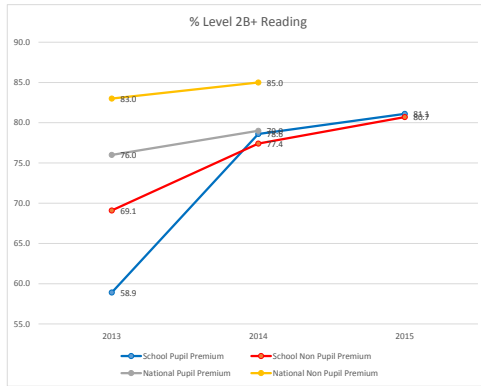

KS1

% Level 2B+ Reading

	2013	2014	2015
School Pupil Premium	58.9	78.6	81.1
School Non Pupil Premium	69.1	77.4	80.7
National Pupil Premium	76.0	79.0	83.0
National Non Pupil Premium	83.0	85.0	85.0

% Level 2B+ Writing

	2013	2014	2015
School Pupil Premium	48.2	53.6	62.3
School Non Pupil Premium	64.2	57.4	71.4
National Pupil Premium	64.0	67.0	71.4
National Non Pupil Premium	73.0	75.0	75.0