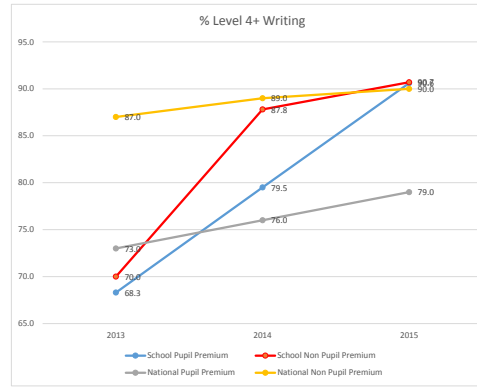

KS2

% Level 4+ Reading

	2013	2014	2015
School Pupil Premium	68.3	76.9	87.5
School Non Pupil Premium	82.5	79.6	88.9
National Pupil Premium	78.0	82.0	83.0
National Non Pupil Premium	89.0	92.0	92.0

% Level 4+ Writing

	2013	2014	2015
School Pupil Premium	68.3	79.5	90.6
School Non Pupil Premium	70.0	87.8	90.7
National Pupil Premium	73.0	76.0	79.0
National Non Pupil Premium	87.0	89.0	90.0

% Level 4+ Mathematics

	2013	2014	2015
School Pupil Premium	80.5	84.6	93.8
School Non Pupil Premium	92.5	87.8	94.4
National Pupil Premium	77.0	78.0	80.0
National Non Pupil Premium	88.0	90.0	90.0

KS1

% Level 2B+ Reading

	2013	2014	2015
School Pupil Premium	58.9	78.6	81.1
School Non Pupil Premium	69.1	77.4	80.7
National Pupil Premium	76.0	79.0	83.0
National Non Pupil Premium	83.0	85.0	85.0

% Level 2B+ Writing

	2013	2014	2015
School Pupil Premium	48.2	53.6	62.3
School Non Pupil Premium	64.2	57.4	71.4
National Pupil Premium	64.0	67.0	71.4
National Non Pupil Premium	73.0	75.0	75.0

% Level 2B+ Mathematics

	2013	2014	2015
School Pupil Premium	60.7	66.1	77.4
School Non Pupil Premium	71.6	68.7	75.6
National Pupil Premium	76.0	78.0	80.0
National Non Pupil Premium	83.0	84.0	84.0