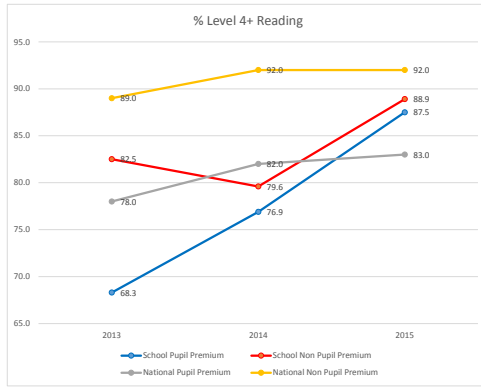

KS2

% Level 4+ Reading

	2013	2014	2015
School Pupil Premium	68.3	76.9	87.5
School Non Pupil Premium	82.5	79.6	88.9
National Pupil Premium	78.0	82.0	83.0
National Non Pupil Premium	89.0	92.0	92.0

% Level 4+ Writing

	2013	2014	2015
School Pupil Premium	68.3	79.5	90.6
School Non Pupil Premium	70.0	87.8	90.7
National Pupil Premium	73.0	76.0	79.0
National Non Pupil Premium	87.0	89.0	90.0

% Level 4+ Mathematics

	2013	2014	2015
School Pupil Premium	80.5	84.6	93.8
School Non Pupil Premium	92.5	87.8	94.4
National Pupil Premium	77.0	78.0	80.0
National Non Pupil Premium	88.0	90.0	90.0