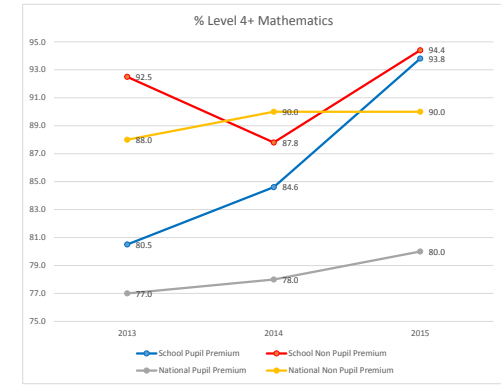

% Level 4+ Mathematics

	2013	2014	2015
School Pupil Premium	80.5	84.6	93.8
School Non Pupil Premium	92.5	87.8	94.4
National Pupil Premium	77.0	78.0	80.0
National Non Pupil Premium	88.0	90.0	90.0